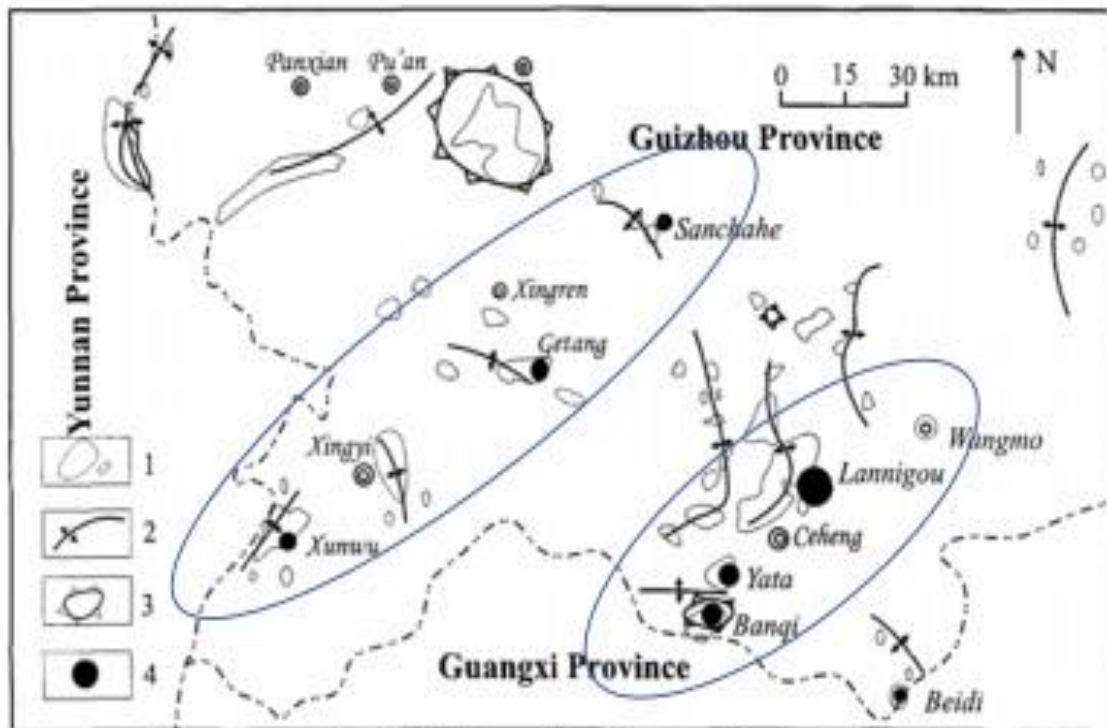

## Getang Deposit

Range - 500K to 3 M oz deposits

**Deposit**  
2 to 15m thick