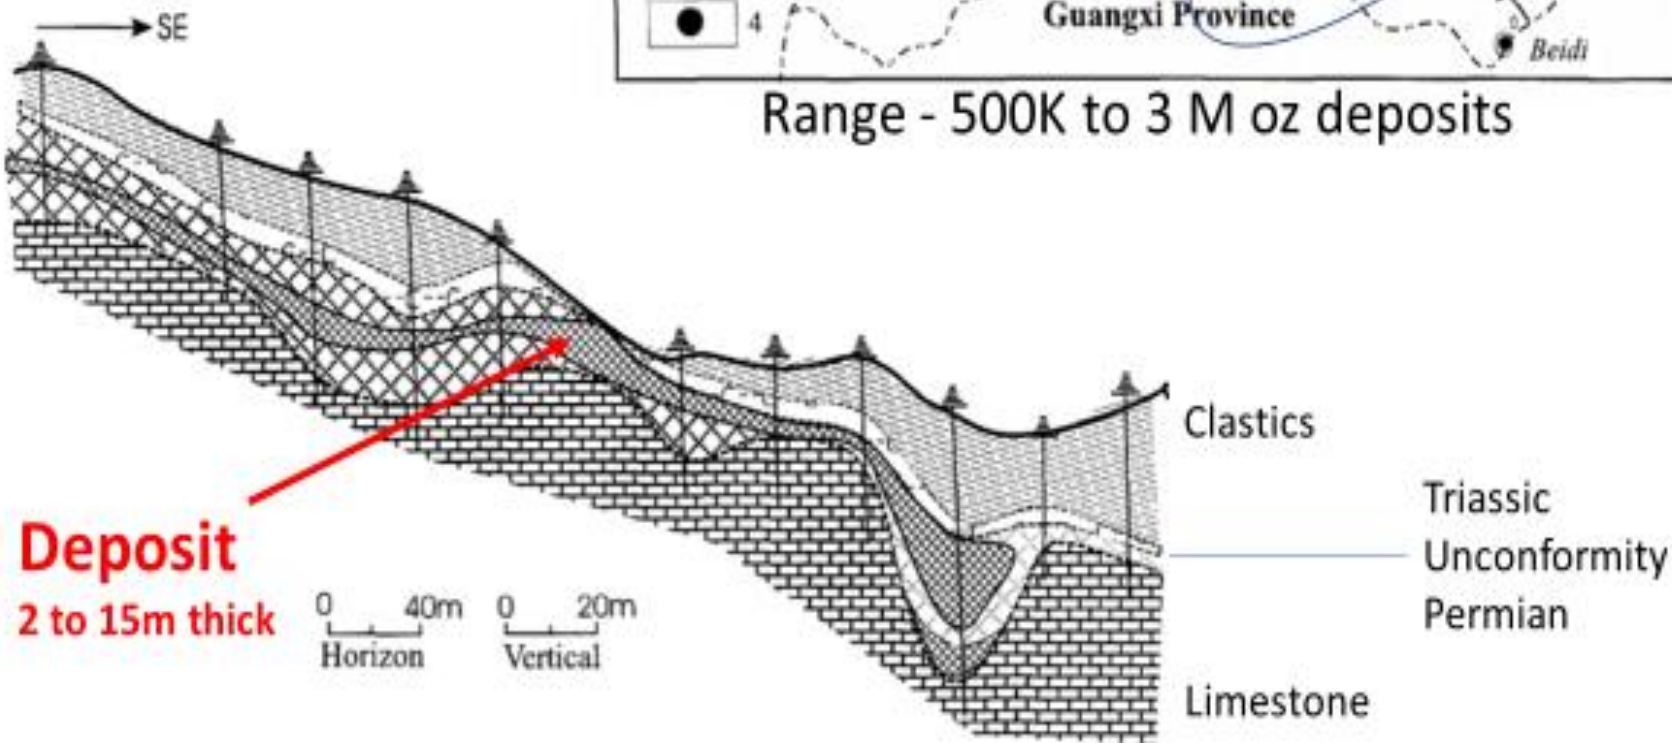

## Getang Deposit

Range - 500K to 3 M oz deposits

**Deposit**  
2 to 15m thick